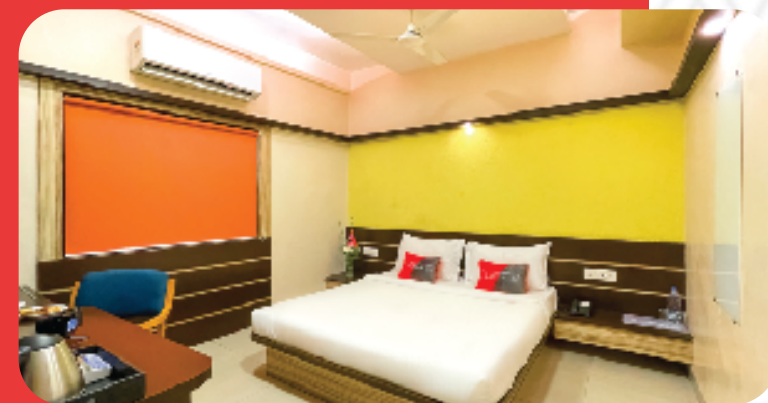

44 Rooms

Play Deluxe
Play Premium
Play Suite

High Speed Internet

Free Wi-Fi

IRD

PlayDine

All Day Dining

PlayMeet

25 Rooms

- Play Deluxe
- Play Premium
- Play Suite

High Speed Internet

Free Wi-Fi

IRD

PlayDine

All Day Dining

PlayMeet

Email : reservations@playotel.com

Playotel Inn Golden Treat, Indore, is a business-class hotel that pays tribute to its awe-inspiring location in every meticulous detail.

27 Rooms
Play Deluxe

High Speed Internet
Free Wi-Fi

34 Rooms

Play Deluxe
Play Premium
Play Suite

High Speed Internet

Free Wi-Fi

IRD

Restaurant

Buffet & a la carte

Tea/Coffee Maker