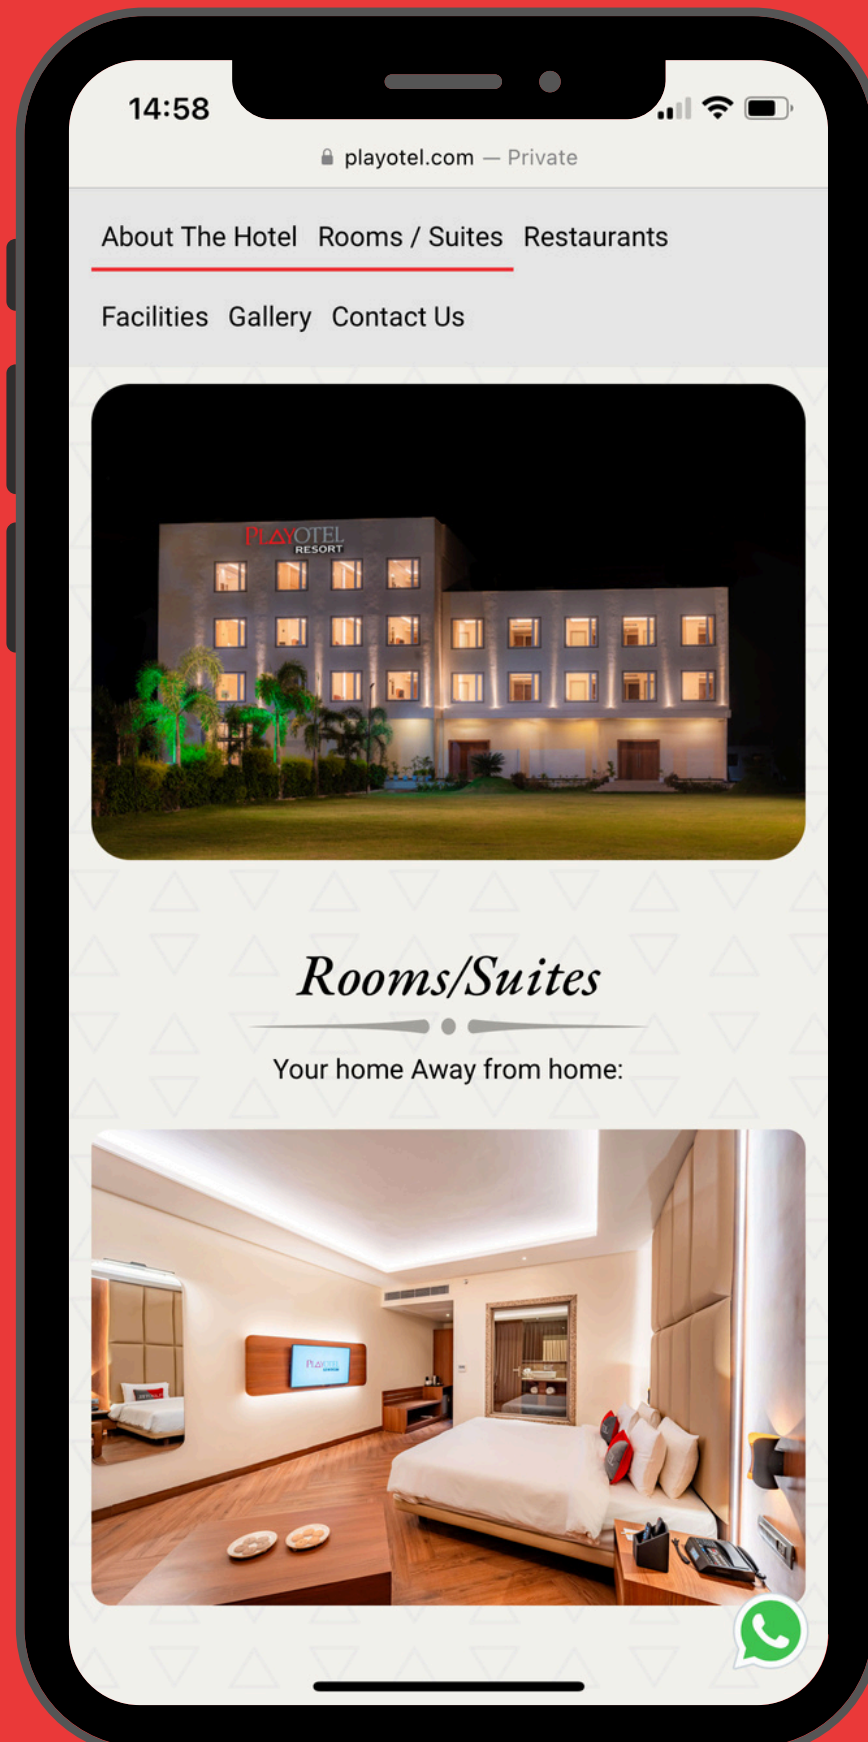

41 Rooms

Play Deluxe
Play Premium

High Speed Internet

Free Wi-Fi

IRD

Restaurant

Buffet & a la carte

Tea/Coffee Maker

In-room tea/coffee maker

Prime Location

At the student hub
of city Indore

Add : 28 C/F/SLICE-3, SCHEME NO.78, Indore, Indore, Madhya Pradesh, 452010

Email: reservations@playotel.com

Playotel Resort vaunts a collection of fun, spirited and exciting dining options to suit every traveler. An exceptional dining experience awaits you at our finest restaurant.

58 Rooms

Play Deluxe
Play Premium

High Speed Internet

Free Wi-Fi

IRD

Restaurant

Buffet & a la carte

Tea/Coffee Maker